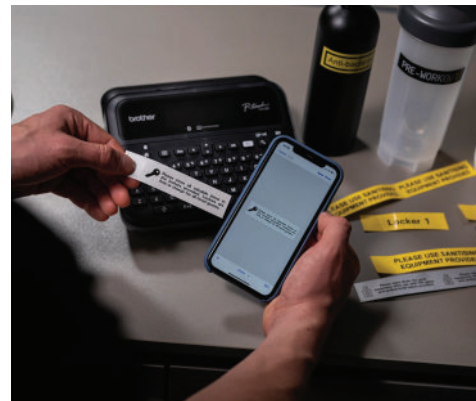

Packed with features

The PT-D610BT is a user-friendly desktop label printer that's compatible with your way of working. Use it as a standalone device or connect it to your PC or smart device for more advanced features!

Using the 17 built-in fonts, 160 decorative frames and 900 symbols, you can create customised labels that look professional and are fit for purpose. You can also save up to 99 templates and use the built-in automatic cutter for easy high-volume printing.

With its large full colour high-resolution display, QWERTY keyboard, free Brother software and apps, USB and Bluetooth connectivity, it's a versatile labelling solution designed for labelling around the office.