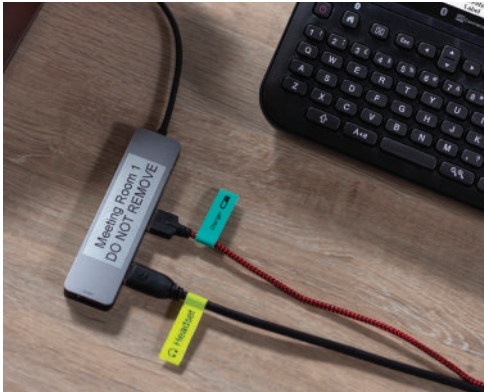

Packed with features

The PT-D610BT is a user-friendly desktop label printer that's compatible with your way of working. Use it as a standalone device or connect it to your PC or smart device for more advanced features!

Using the 17 built-in fonts, 160 decorative frames and 900 symbols, you can create customised labels that look professional and are fit for purpose. You can also save up to 99 templates and use the built-in automatic cutter for easy high-volume printing.

With its large full colour high-resolution display, QWERTY keyboard, free Brother software and apps, USB and Bluetooth connectivity, it's a versatile labelling solution designed for labelling around the office.

Cable labelling function