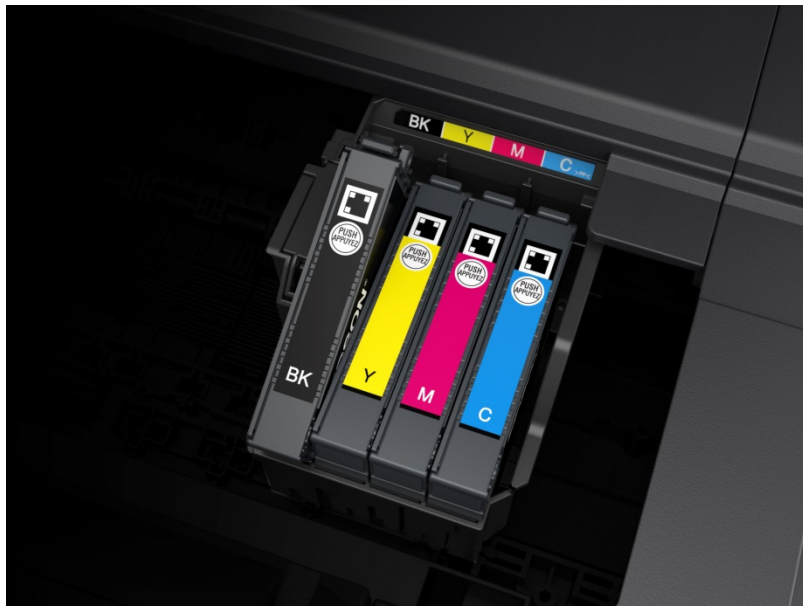

Easy

Easy to use

The Expression Home XP-3100 is ideal for everyday projects with quick setup, plus an intuitive touch panel and **1.44" LCD** for easy navigation

Affordable

Brilliant Results. Great Value.

The Expression Home XP-3100 not only provides brilliant results for the home and office, but also a **smart value choice** for the cost conscious consumer.

With **individual ink cartridges**, users only replace cartridges as needed, rather than the conventional process of having to replace an entire cartridge despite only having consumed one of the many colours it contains. Plus, users can save more by buying the high capacity **212XL** ink cartridges, printing **2.5x more** than the standard capacity³ or save further with the option of purchasing value packs.